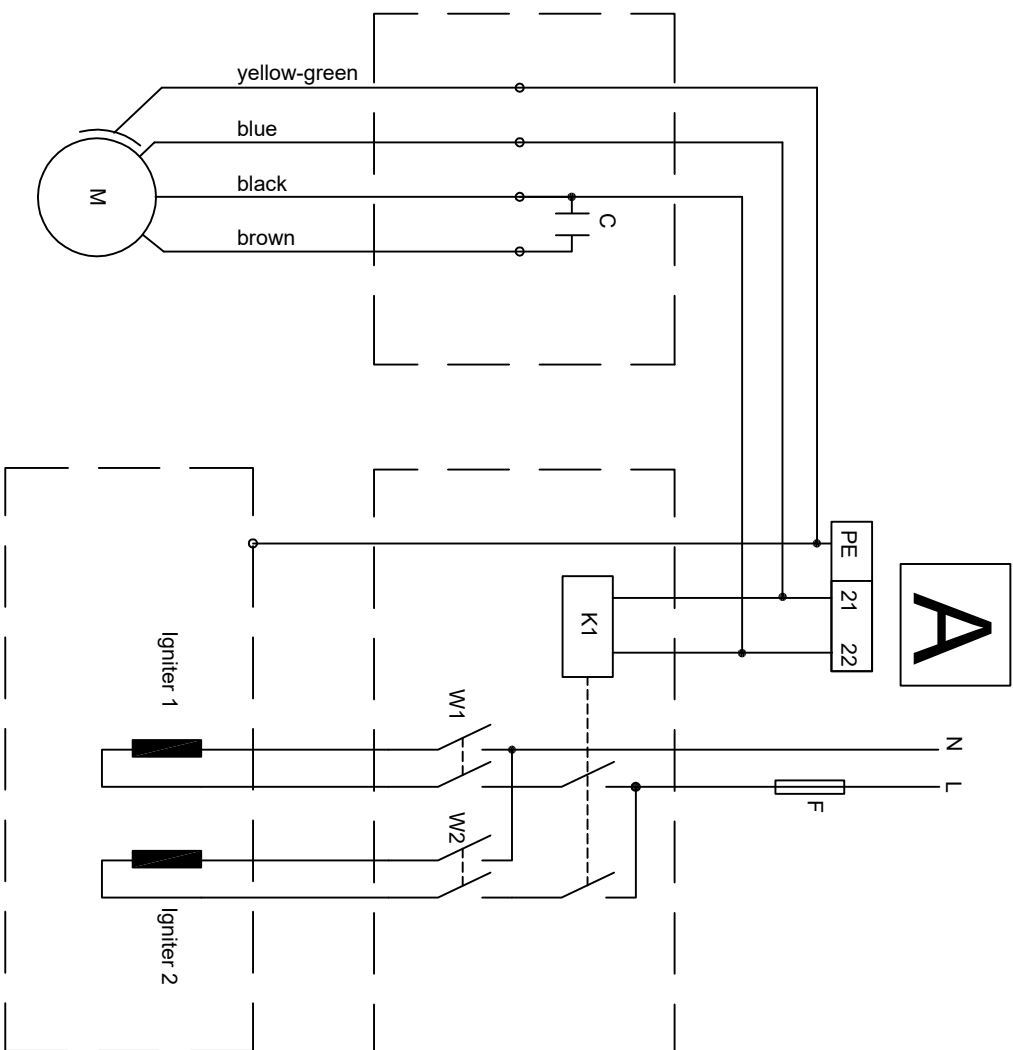

# APPENDIX TO THE MANUAL

IGNITER ( BOILER 22kW)

IGNITERS ( BOILER 40kW)