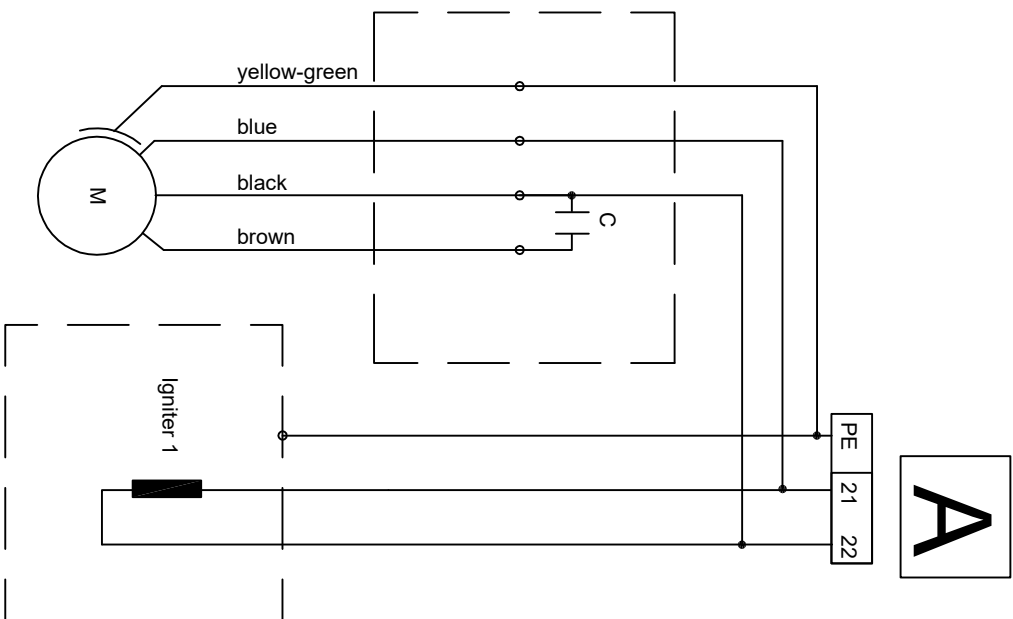

# APPENDIX TO THE MANUAL

IGNITER ( BOILER 22kW)

IGNITERS ( BOILER 40kW)